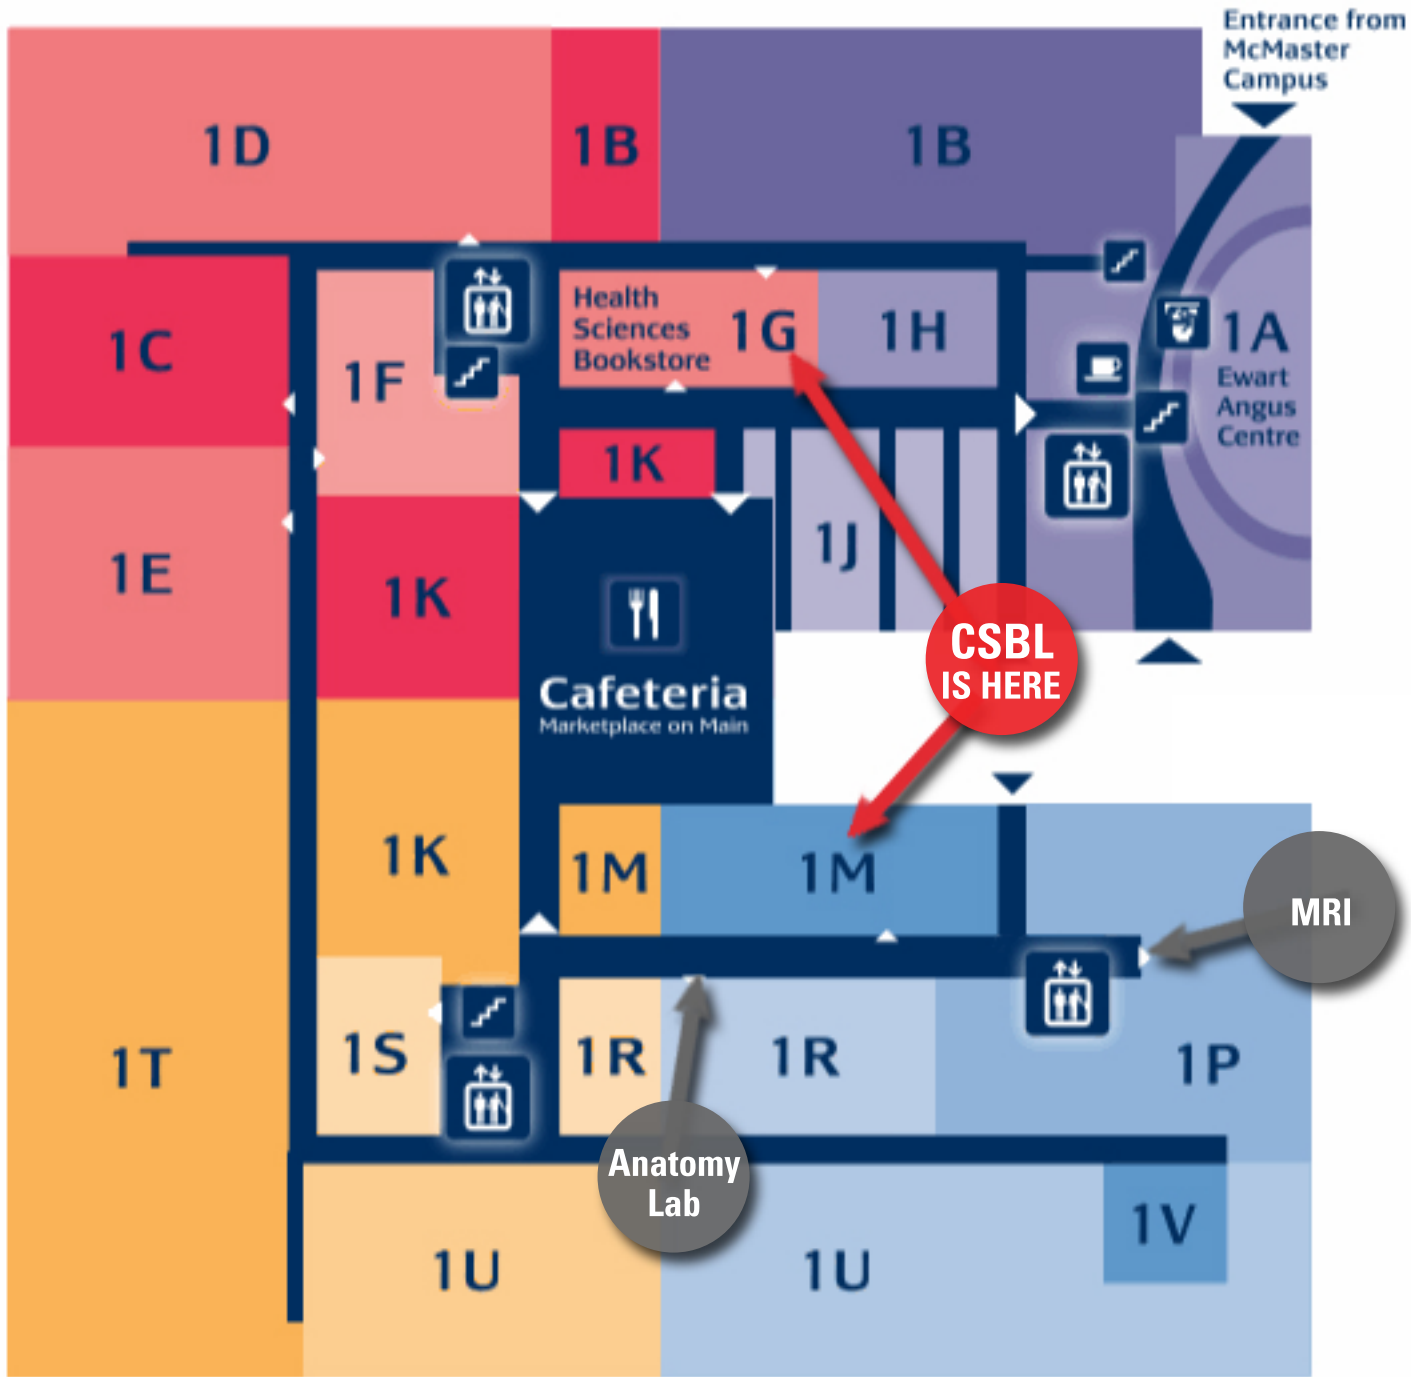

RED SECTION

PURPLE SECTION

Main Street West

YELLOW SECTION

BLUE SECTION

1M1 Centre for Simulation-Based Learning (CSBL) & Standardized Patient Program

Legend

-  Cafeteria
-  Elevator
-  Coffee Shop
-  Stairwell
-  Bank Machine